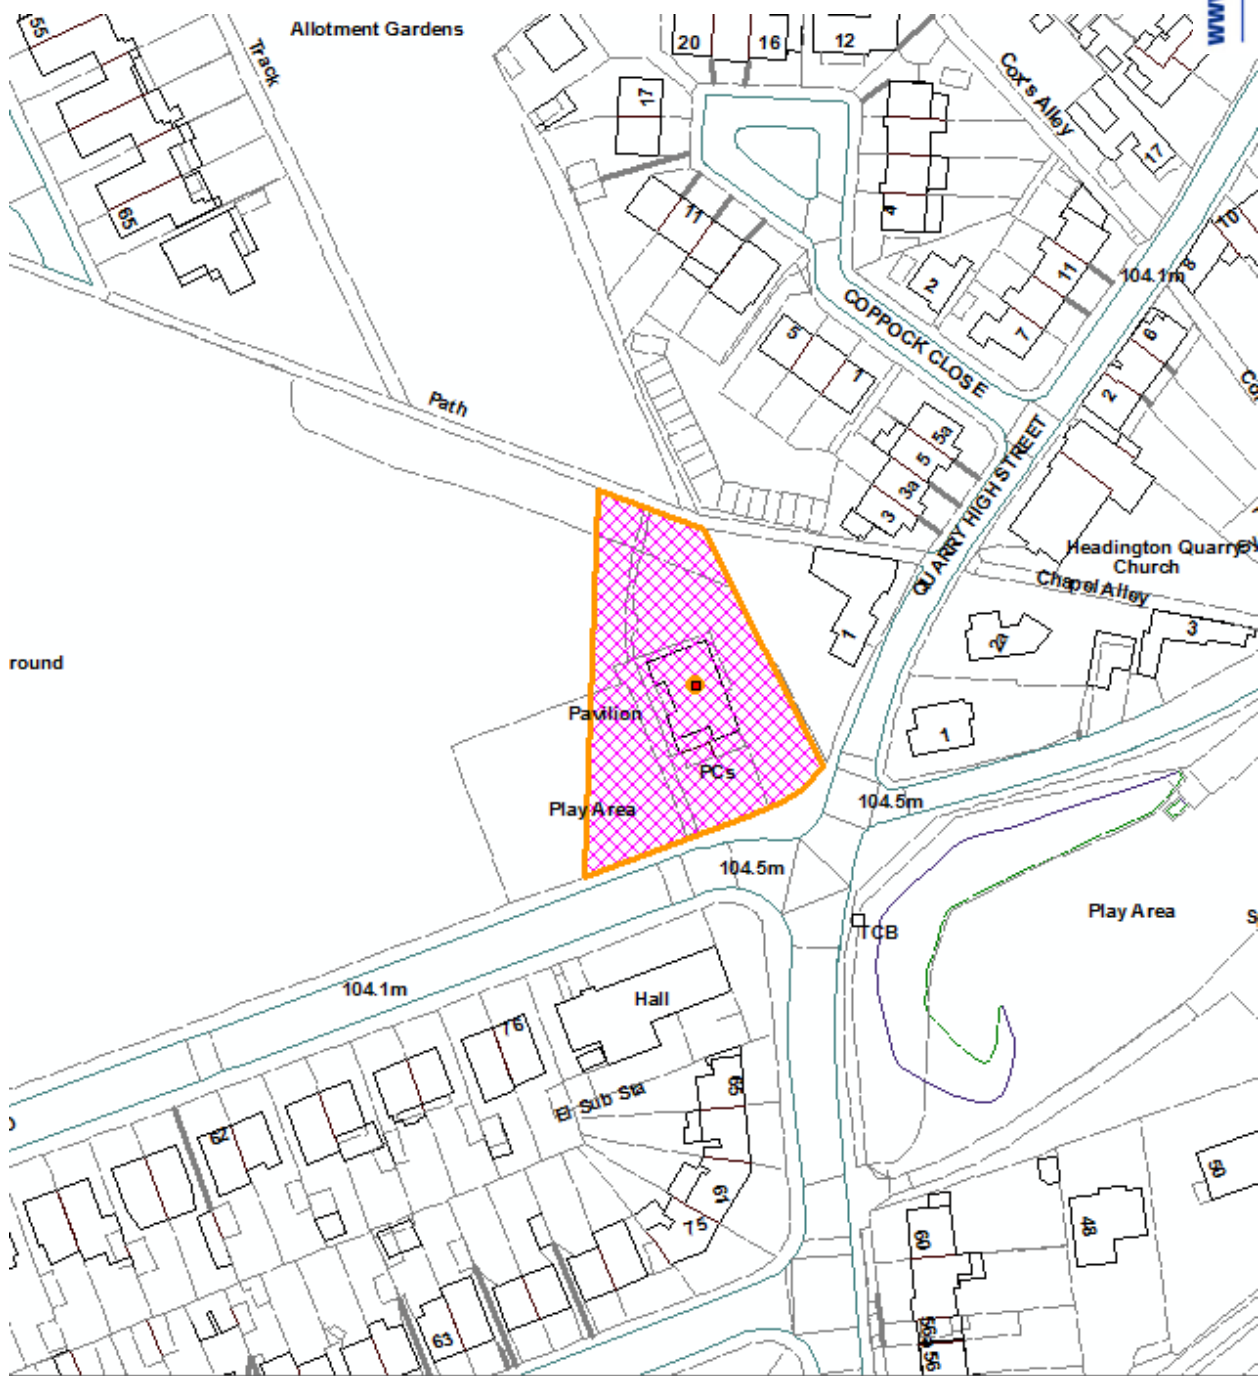

Appendix 1

16/00002/CT3 – Pavilion, Recreation Ground, Margaret Road

© Crown Copyright and database right 2011.
Ordnance Survey 100019348

This page is intentionally left blank